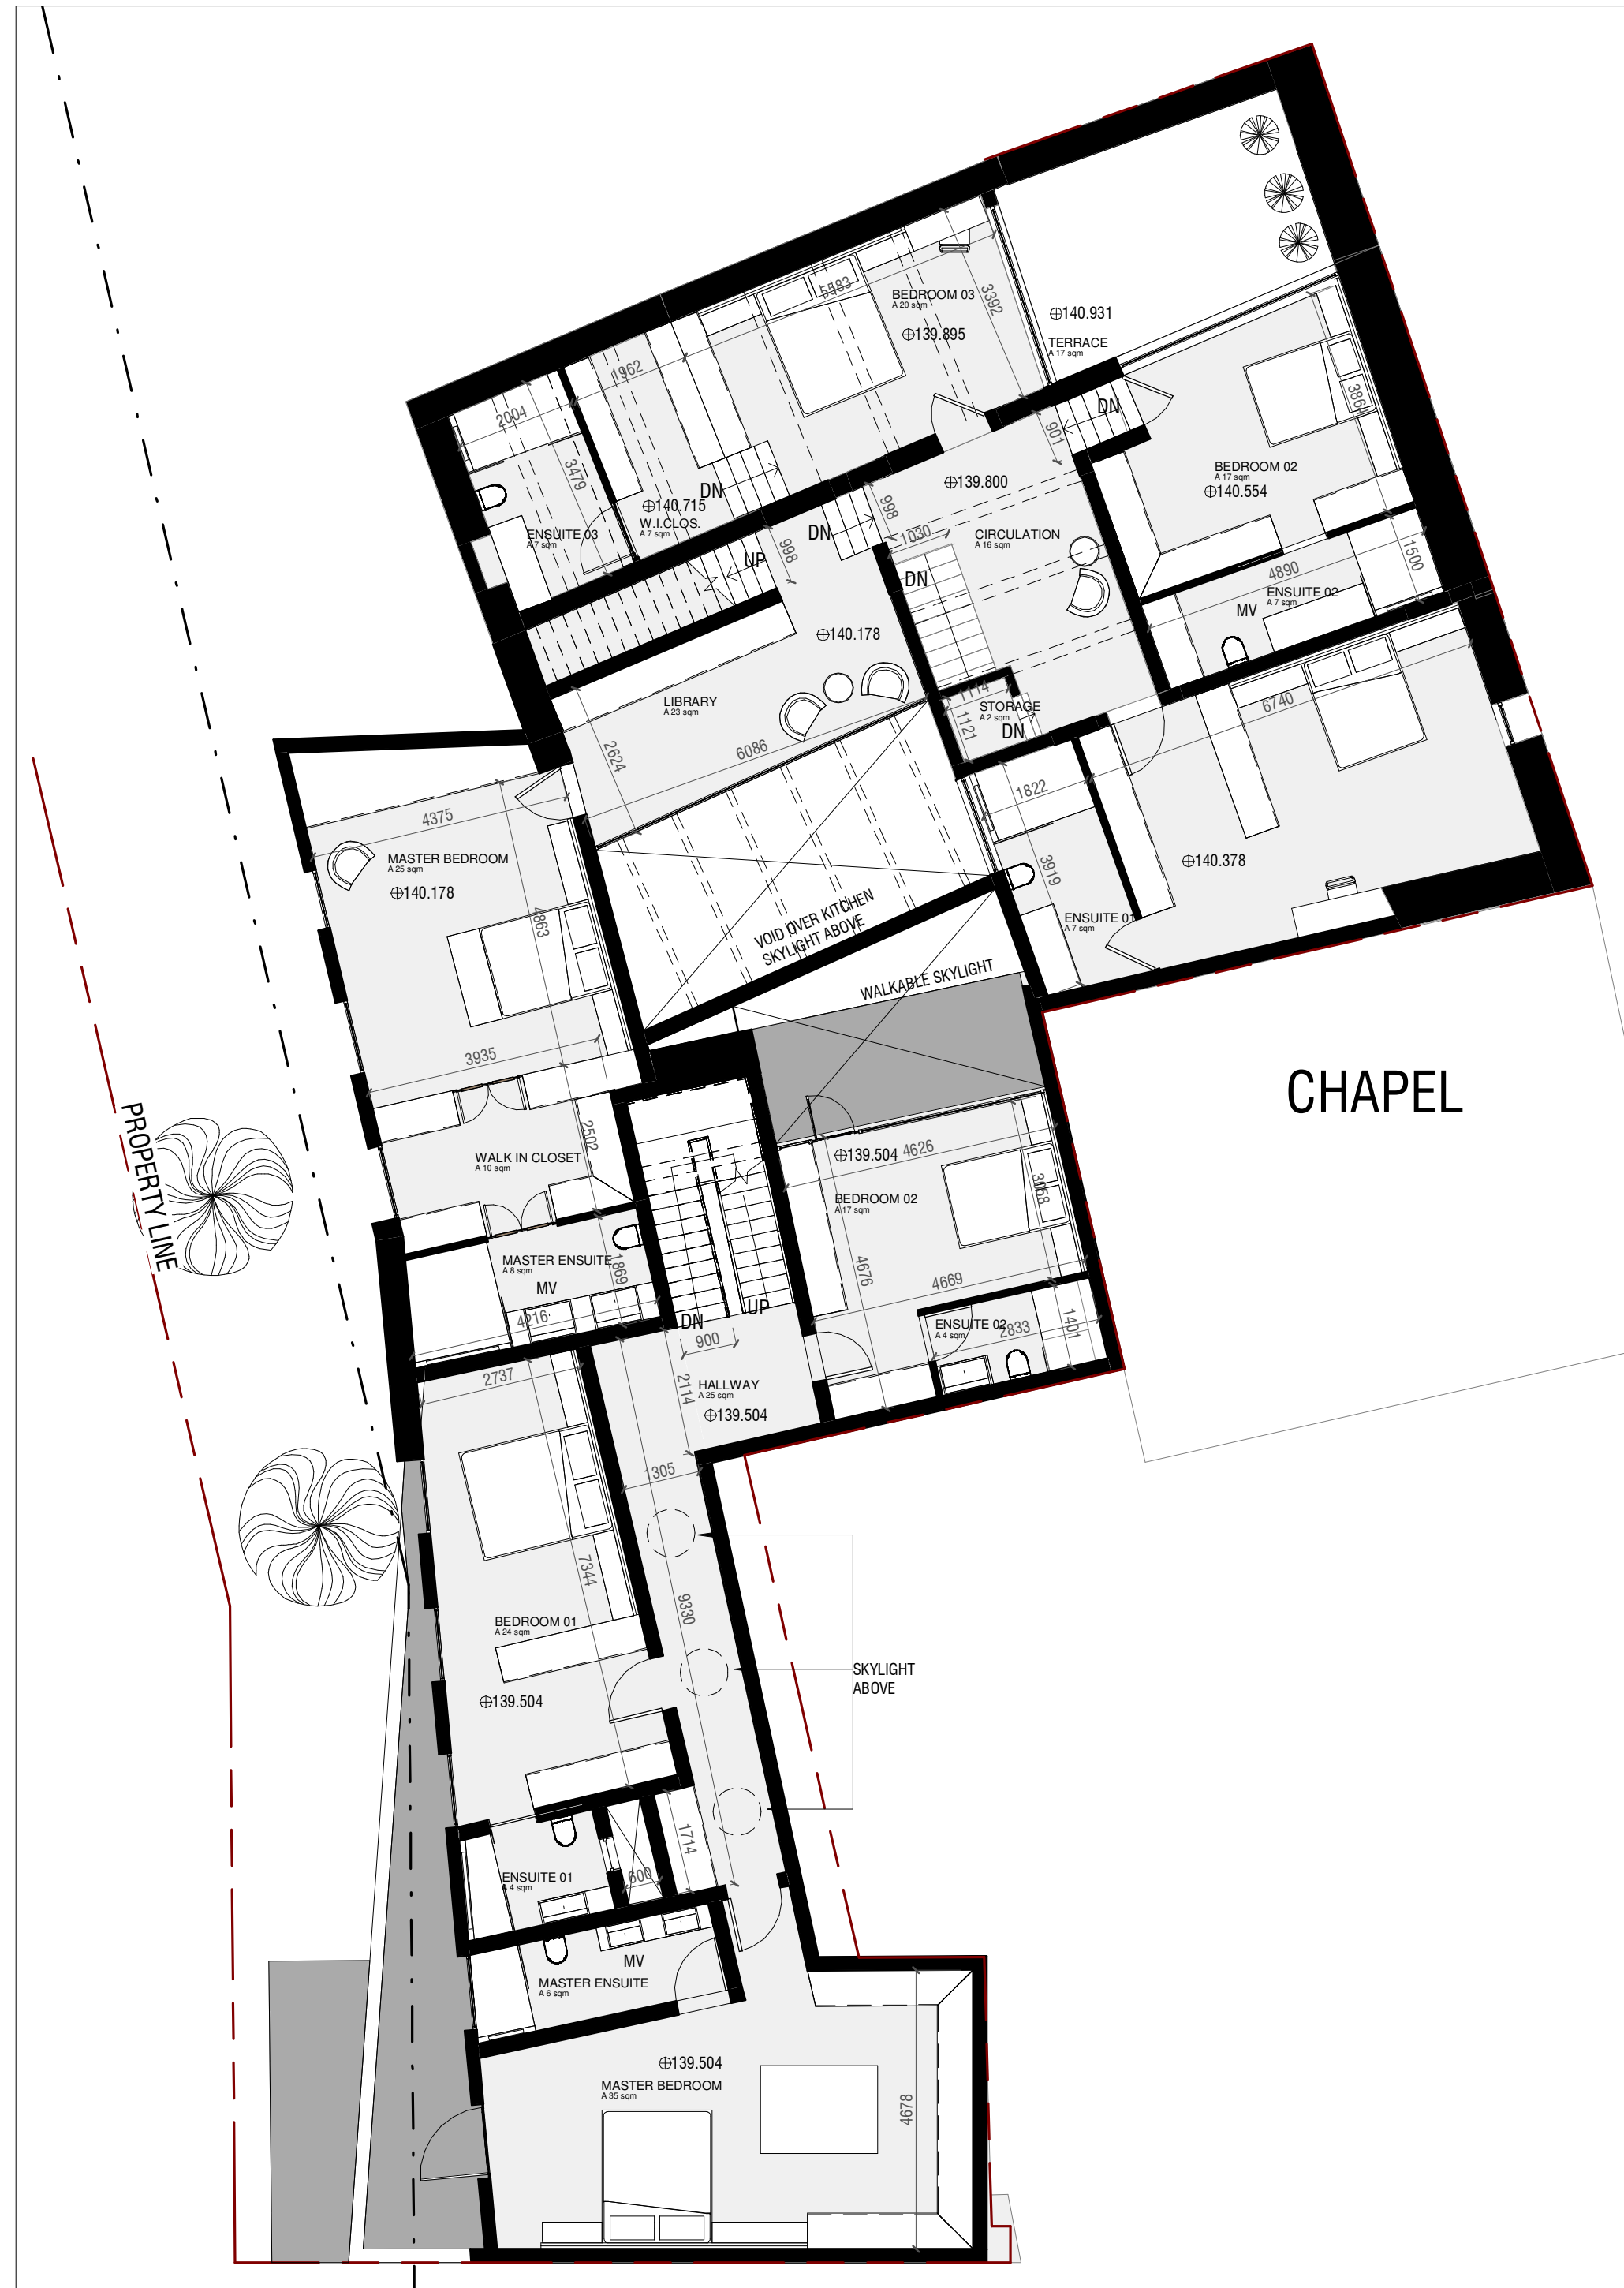

LEVEL 1
SCALE 1 : 100

GFA	
Name	Area
HOUSE 1	
LEVEL -1	32
LEVEL 0	175
LEVEL 1	261
LEVEL 2	244
HOUSE 2	
LEVEL -1	10
LEVEL 0	263
LEVEL 1	156
LEVEL 2	149

INT	
Name	Area
HOUSE 1	
LEVEL -1	18
LEVEL 0	105
LEVEL 1	213
LEVEL 2	30
HOUSE 2	
LEVEL -1	5
LEVEL 0	175
LEVEL 1	143
LEVEL 2	31

3DM ARCHITECTURE
TRIG IL-KBIRA
GHARGHUR
K TOWNHOUSE

DRAWN BY
TBQ
REF. NUMBER
GHR06-C
CLIENT NAME
PROJECT ADDRESS
PROJECT LOCATION
PROJECT NAME

DRAWING DETAILS
LEVEL 1
D03

SCALE
PAPER SIZE
1 : 100 on A2